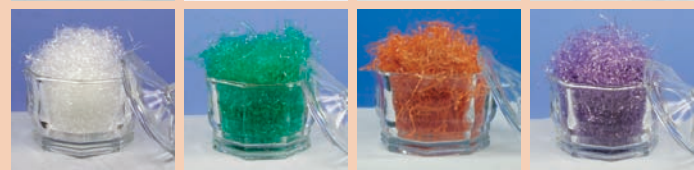

Left to Right:
Amber (AM)
Black (BL)
Black/Orange (BL/ON)
Blue (B)

Left to Right:
Clear (C)
Green (GN)
Orange (ON)
Orchid (OR)

Left to Right:
Pink (P)
Red (R)
Yellow (Y)
Pastel Blue (PTB)