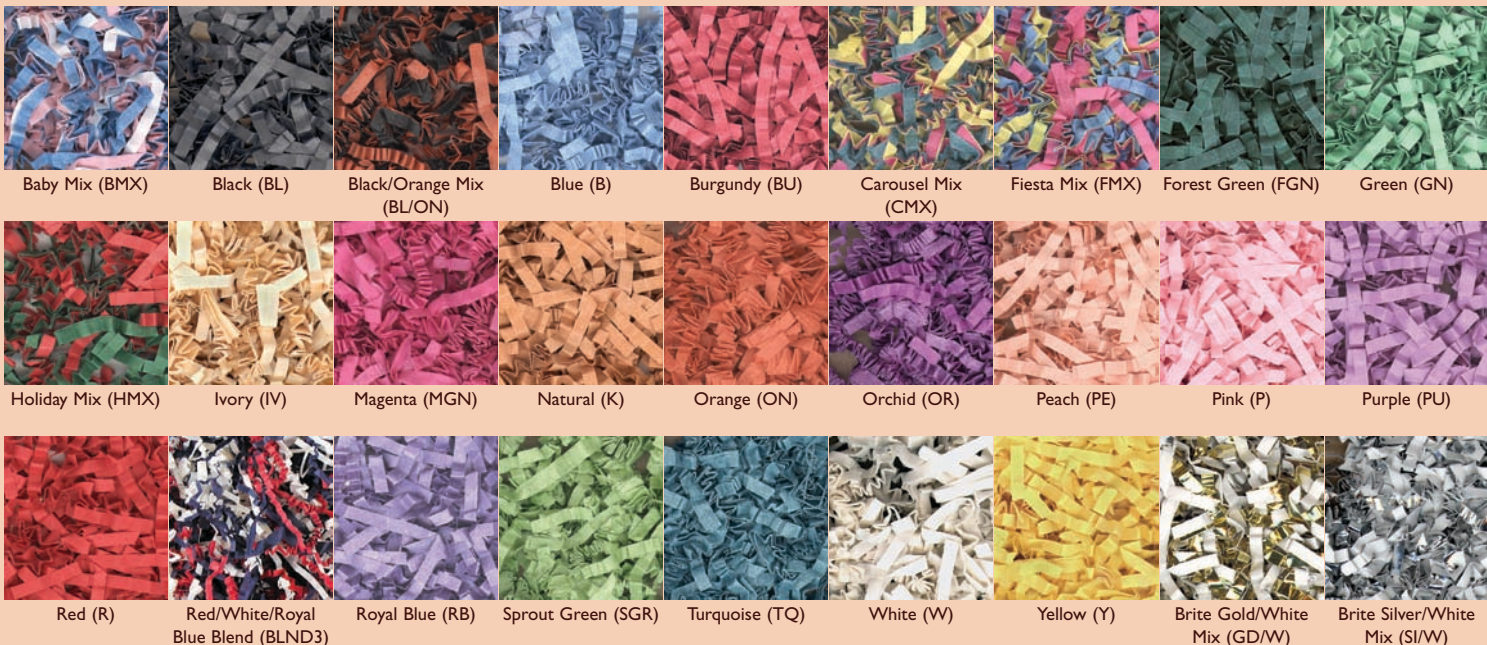

Baby Mix (BMX)   Black (BL)   Black/Orange Mix (BL/ON)   Blue (B)   Burgundy (BU)   Carousel Mix (CMX)   Fiesta Mix (FMX)   Forest Green (FGN)   Green (GN)

Holiday Mix (HMX)   Ivory (IV)   Magenta (MGN)   Natural (K)   Orange (ON)   Orchid (OR)   Peach (PE)   Pink (P)   Purple (PU)

Red (R)   Red/White/Royal Blue Blend (BLND3)   Royal Blue (RB)   Sprout Green (SGR)   Turquoise (TQ)   White (W)   Yellow (Y)   Brite Gold/White Mix (GD/W)   Brite Silver/White Mix (SI/W)