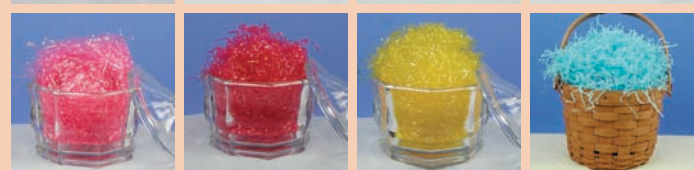

Left to Right:
Clear (C)
Green (GN)
Orange (ON)
Orchid (OR)

Left to Right:
Pink (P)
Red (R)
Yellow (Y)
Pastel Blue (PTB)

Left to Right:
Pastel Green (PTGN)
Pastel Orchid (PTOR)
Pastel Pink (PTP)
Pastel Yellow (PTY)